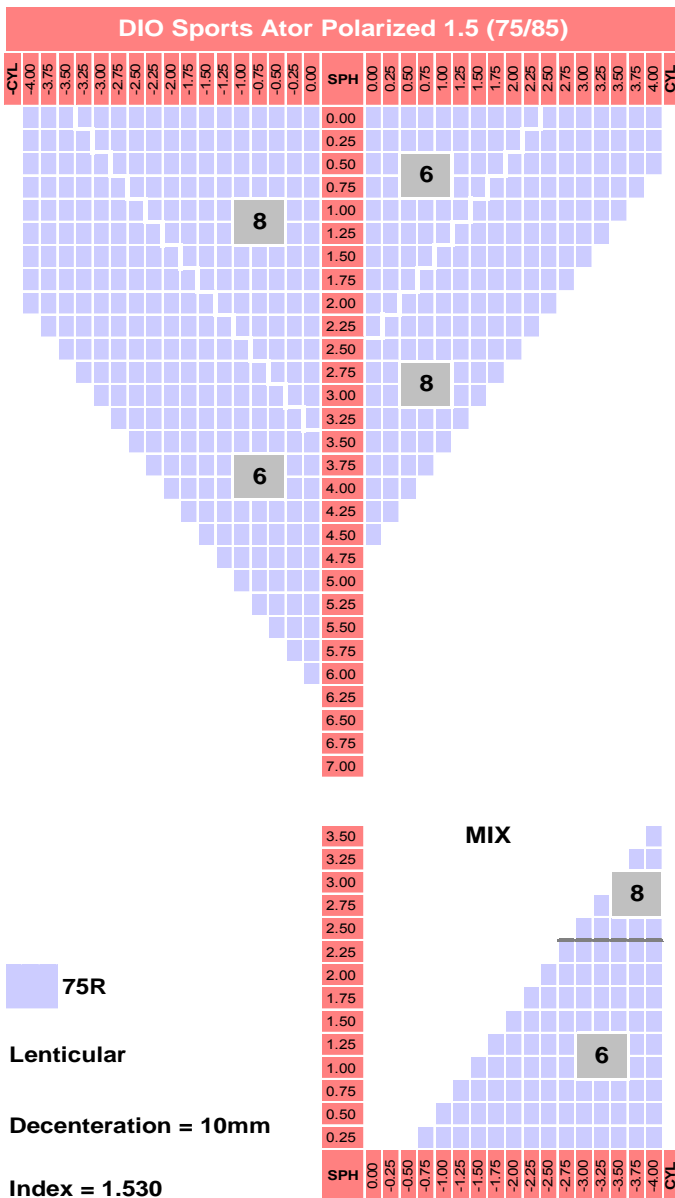

DIO Sports Ator Polarized 1.5

Specification

Material	CR39	UV cut off (nm)	350
Refractive Index	1.498	Base curve	6/8BC
Gravity	1.32	Max Diameters (mm)	75
Abbe Value	58	Color	Grey/Brown

Lens Features

- Aspherical SV freeform design for high curve
- As-worn prescription optimization with 0.01D
- Light weight & Slim edge with Aesthetic thickness
- Multi AR coating with EMI

Power Chart

Lens Marking Layout

Add-on Features

- Precal
- Remote Edging
- Special thickness
- Rx compensation
- Decentration
- Hi cylinder (4-6)
- Prism ($\leq 4 \Delta$)
- Mirror coating

* When your prescription is over of range, please contact us directly.